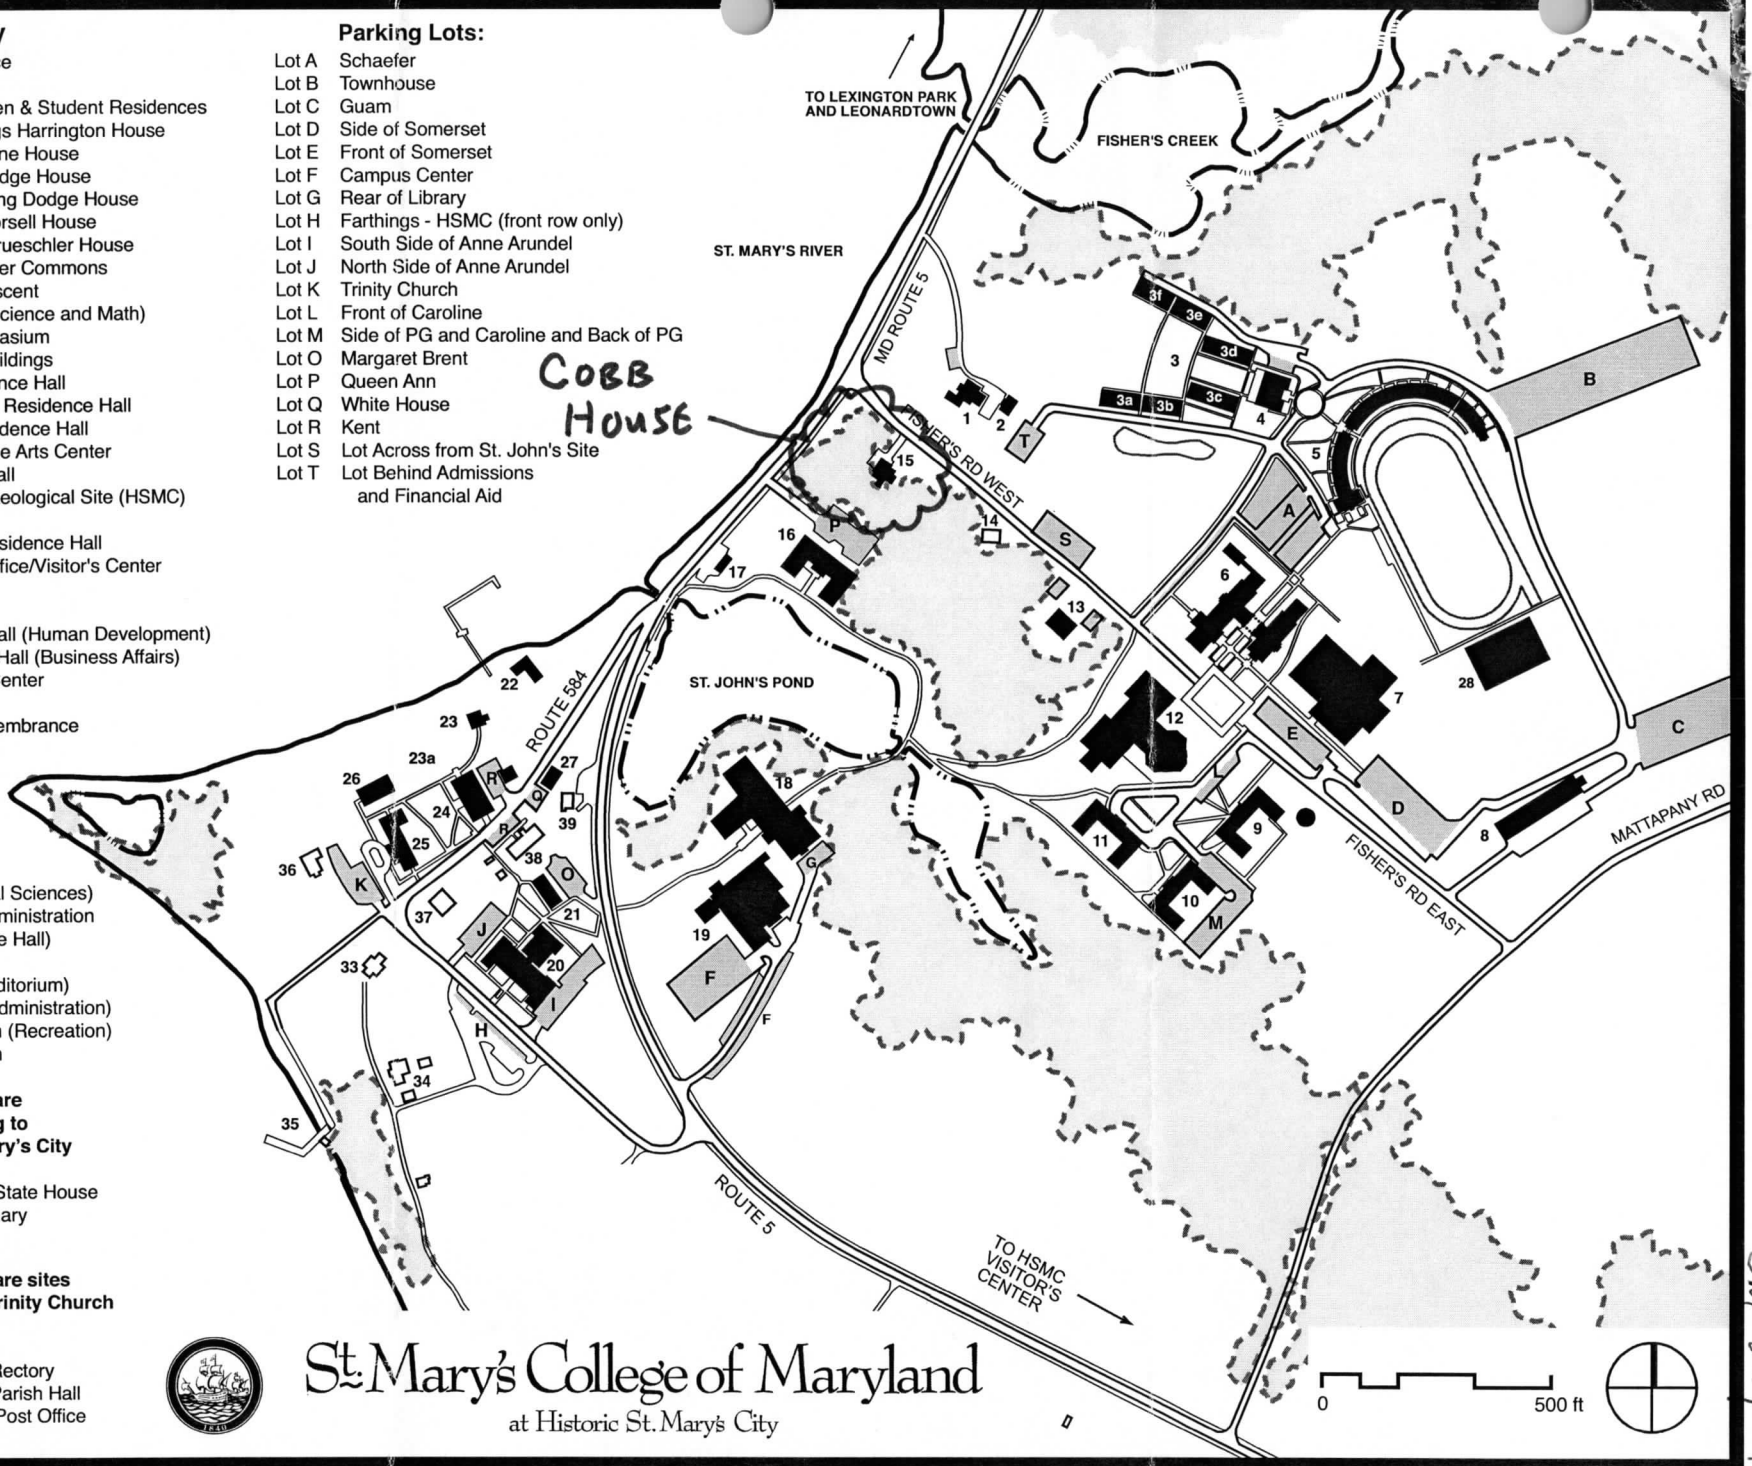

- 24 Kent Hall (Social Sciences)
- 25 Calvert Hall (Administration and Residence Hall)
- 26 St Mary's Hall (Auerbach Auditorium)
- 27 White House (Administration)
- 28 Student Pavilion (Recreation)
- 29 Athletic Stadium

The following are sites belonging to Historic St. Mary's City

- 33 Reconstructed State House
- 34 Farthing's Ordinary
- 35 Dove Pier

The following are sites belonging to Trinity Church

- 36 Trinity Church
- 37 Trinity Church Rectory
- 38 Trinity Church Parish Hall
- 39 St. Mary's City Post Office

Parking Lots:

- Lot A Schaefer
- Lot B Townhouse
- Lot C Guam
- Lot D Side of Somerset
- Lot E Front of Somerset
- Lot F Campus Center
- Lot G Rear of Library
- Lot H Farthings - HSMC (front row only)
- Lot I South Side of Anne Arundel
- Lot J North Side of Anne Arundel
- Lot K Trinity Church
- Lot L Front of Caroline
- Lot M Side of PG and Caroline and Back of PG
- Lot O Margaret Brent
- Lot P Queen Ann
- Lot Q White House
- Lot R Kent
- Lot S Lot Across from St. John's Site
- Lot T Lot Behind Admissions and Financial Aid

COBB HOUSE

St. Mary's College of Maryland
at Historic St. Mary's City

7-62-MS